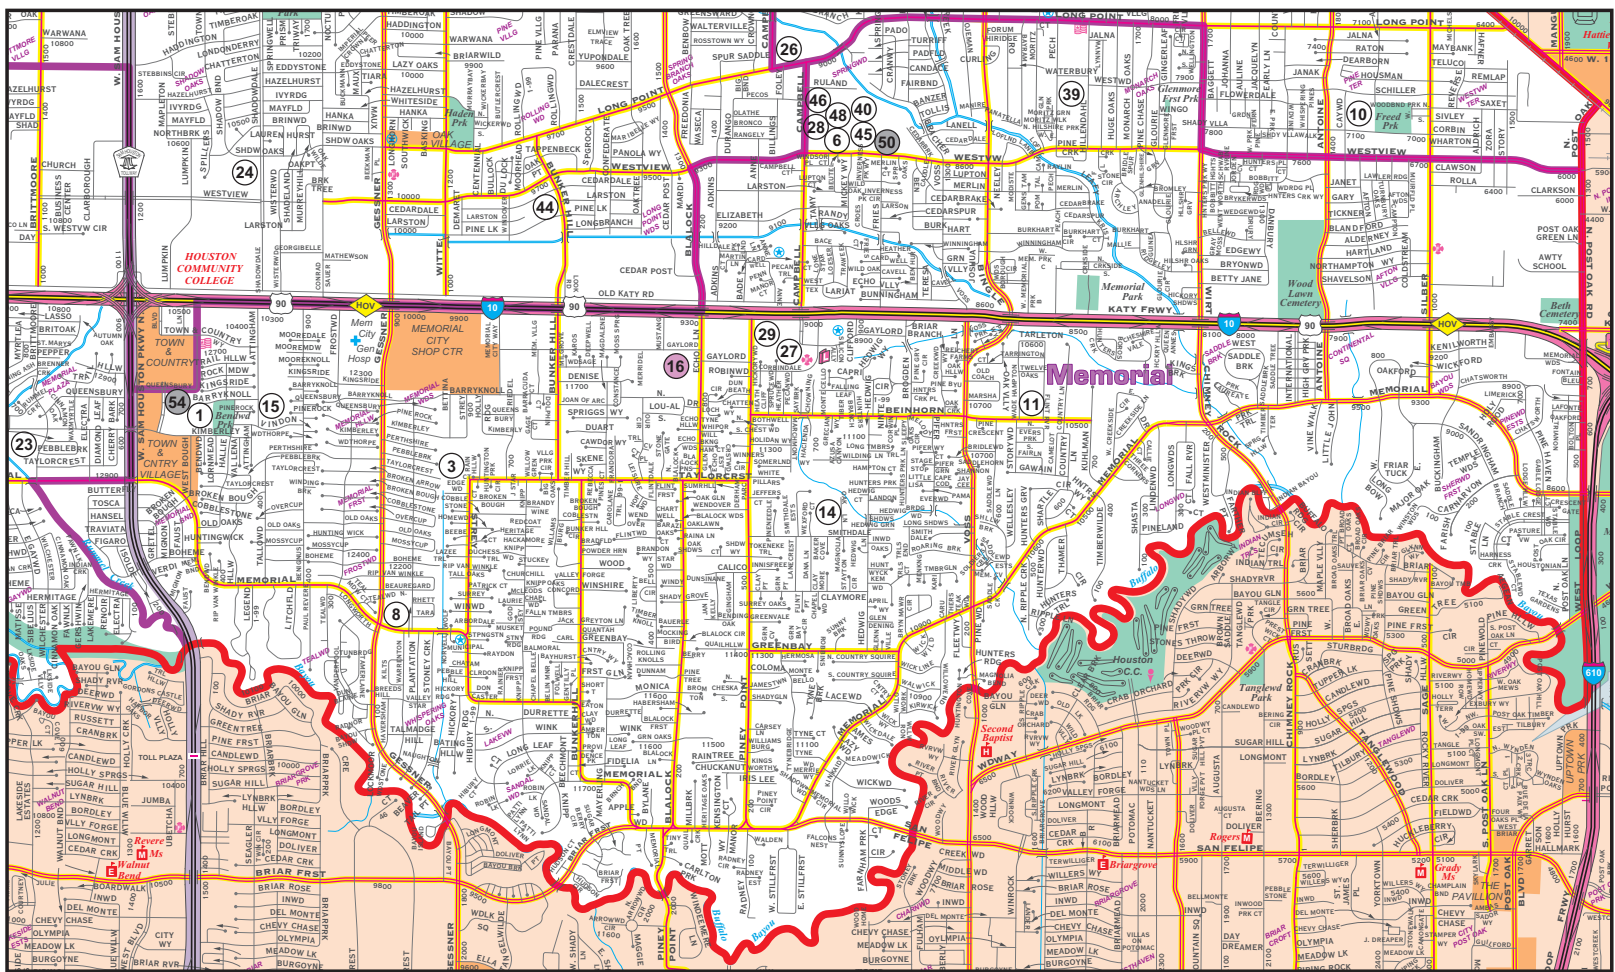

Memorial High School

Spring Branch Independent School District

Inspiring minds. Shaping lives.

© KEY MAPS, INC™ 2010- Permit #570

935 Echo Lane - Houston 77024
713-251-2500